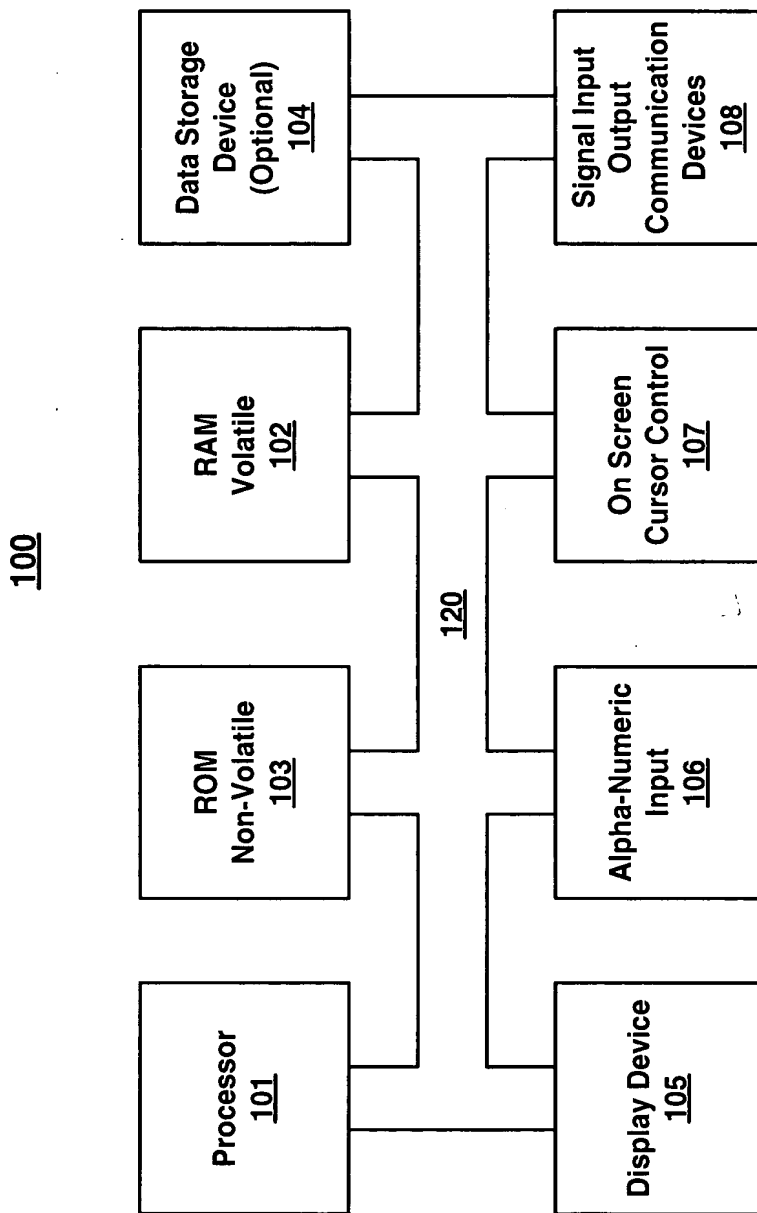

**FIG. 1 (Prior Art)**

FIG. 2

3/4

<u>OFFSET</u>	<u>SIZE</u>	<u>FIELD</u>
0X00	30	MAC HEADER (e.g. 802.11)
0x1E	2	Ether Type (Unique Ether Type)
0x20	2	Length
0x22	2	Function type (= " Smart Agent protocol)
0x24	1	Control
0x25	1	Status
0x26	1	Sequence number (=1) : Response
0x27	1	Reserved for Vendor Specific
0x28	2	Checksum
0x2A	1	AP Ethernet link status ← 310
0x2B	1	AP IP address type (DHCP OR FIXED)
0x2C	4	IP address ← 320 ← 315
0x30	4	IP address mask ← 325
0x34	4	Default IP Gateway ← 330